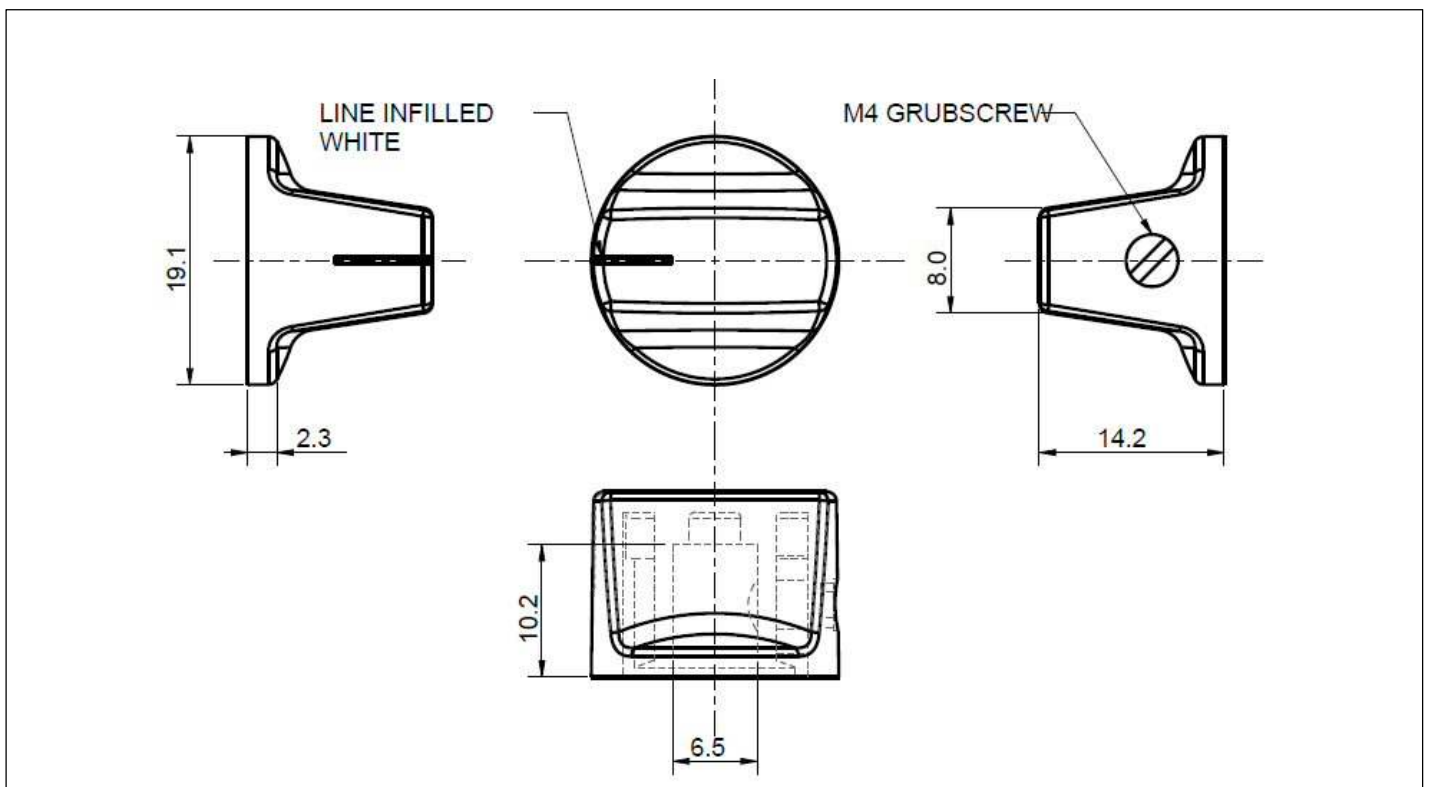

GP251

Control Knob

Overview

A new addition to the successful range of control knobs already made by Sifam Controls – a division of Devlin Electronics Ltd.

Suitable for a variety of applications, this quality Nylon grub (set) screw type knob comes complete with printed line, and is suitable for a ¼" shaft. 6mm spline and 6mm round shaft versions also available upon request.

Standard colour black, with white line, but other body and line colours available.

+44 (0)1256 467367

sifam@devlin.co.uk

www.sifam.co.uk

Devlin Electronics Ltd., Unit A1, Davy Close, Basingstoke, Hampshire RG22 6PW, United Kingdom

All trademarks registered. Specifications may be subject to change without notice.

E&OE